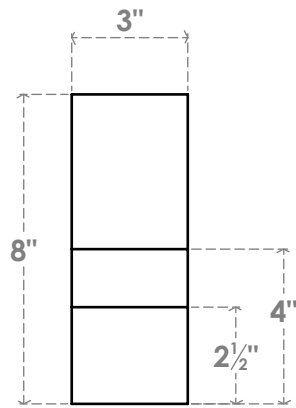

# RFTP03X08X30RID

3"W X 8"H X 30"L RIDGEWOOD ARCHITECTURAL GRADE PVC RAFTER TAIL

SIDE PROFILE

FRONT PROFILE

ISOMETRIC

**EKENA**  
MILLWORK  
 EKENA MILLWORK  
 2300 WEST MAIN ST.  
 CLARKSVILLE, TX 75426  
 TOLL FREE: 866-607-0453  
 WWW.EKENAMILLWORK.COM

**NOTES**

1. INSTALLATION TO BE COMPLETED IN ACCORDANCE WITH MANUFACTURER'S SPECIFICATIONS.
2. DRAWING MAY NOT BE TO SCALE
3. THIS DRAWING IS INTENDED FOR DESIGN AND PLANNING PURPOSES ONLY.
4. ALL INFORMATION CONTAINED HEREIN WAS CURRENT AT THE TIME OF DEVELOPMENT BUT MUST BE REVIEWED AND APPROVED BY THE PRODUCT MANUFACTURER TO BE CONSIDERED ACCURATE.
5. ARCHITECTURAL GRADE PVC PRODUCTS ARE MADE FROM EXPANDED CELLULAR PVC AND COME NATURALLY WHITE BUT MAY BE PAINTED