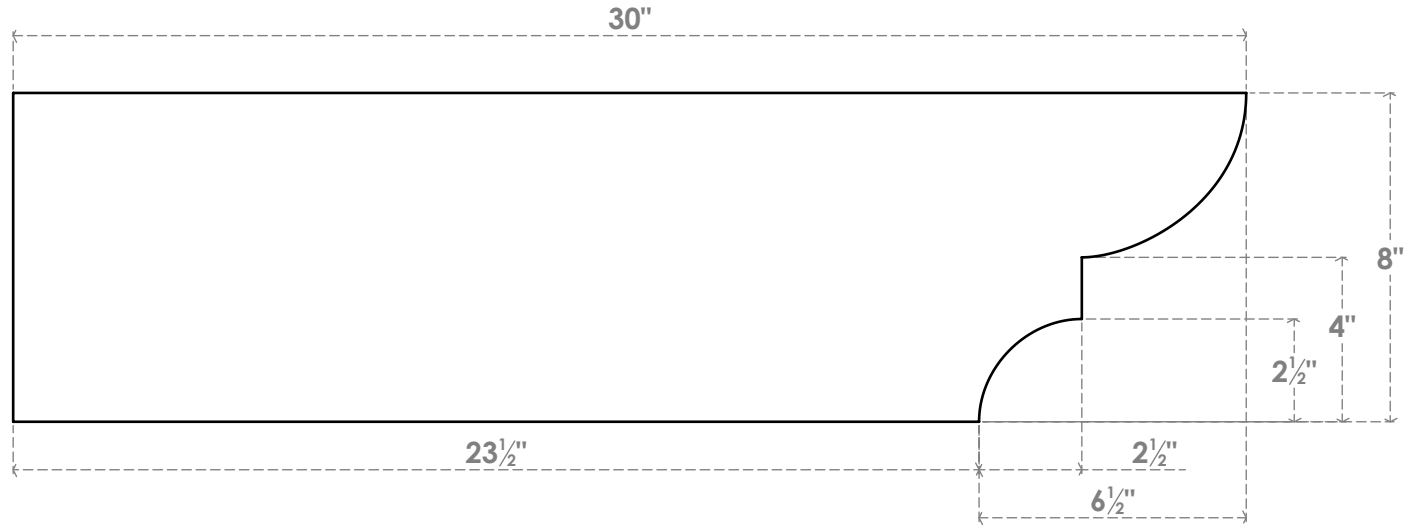

# RFTP03X08X30RID

3"W X 8"H X 30"L RIDGEWOOD ARCHITECTURAL GRADE PVC RAFTER TAIL

SIDE PROFILE

FRONT PROFILE

ISOMETRIC

**EKENA**  
MILLWORK  
 EKENA MILLWORK  
 2300 WEST MAIN ST.  
 CLARKSVILLE, TX 75426  
 TOLL FREE: 866-607-0453  
 WWW.EKENAMILLWORK.COM